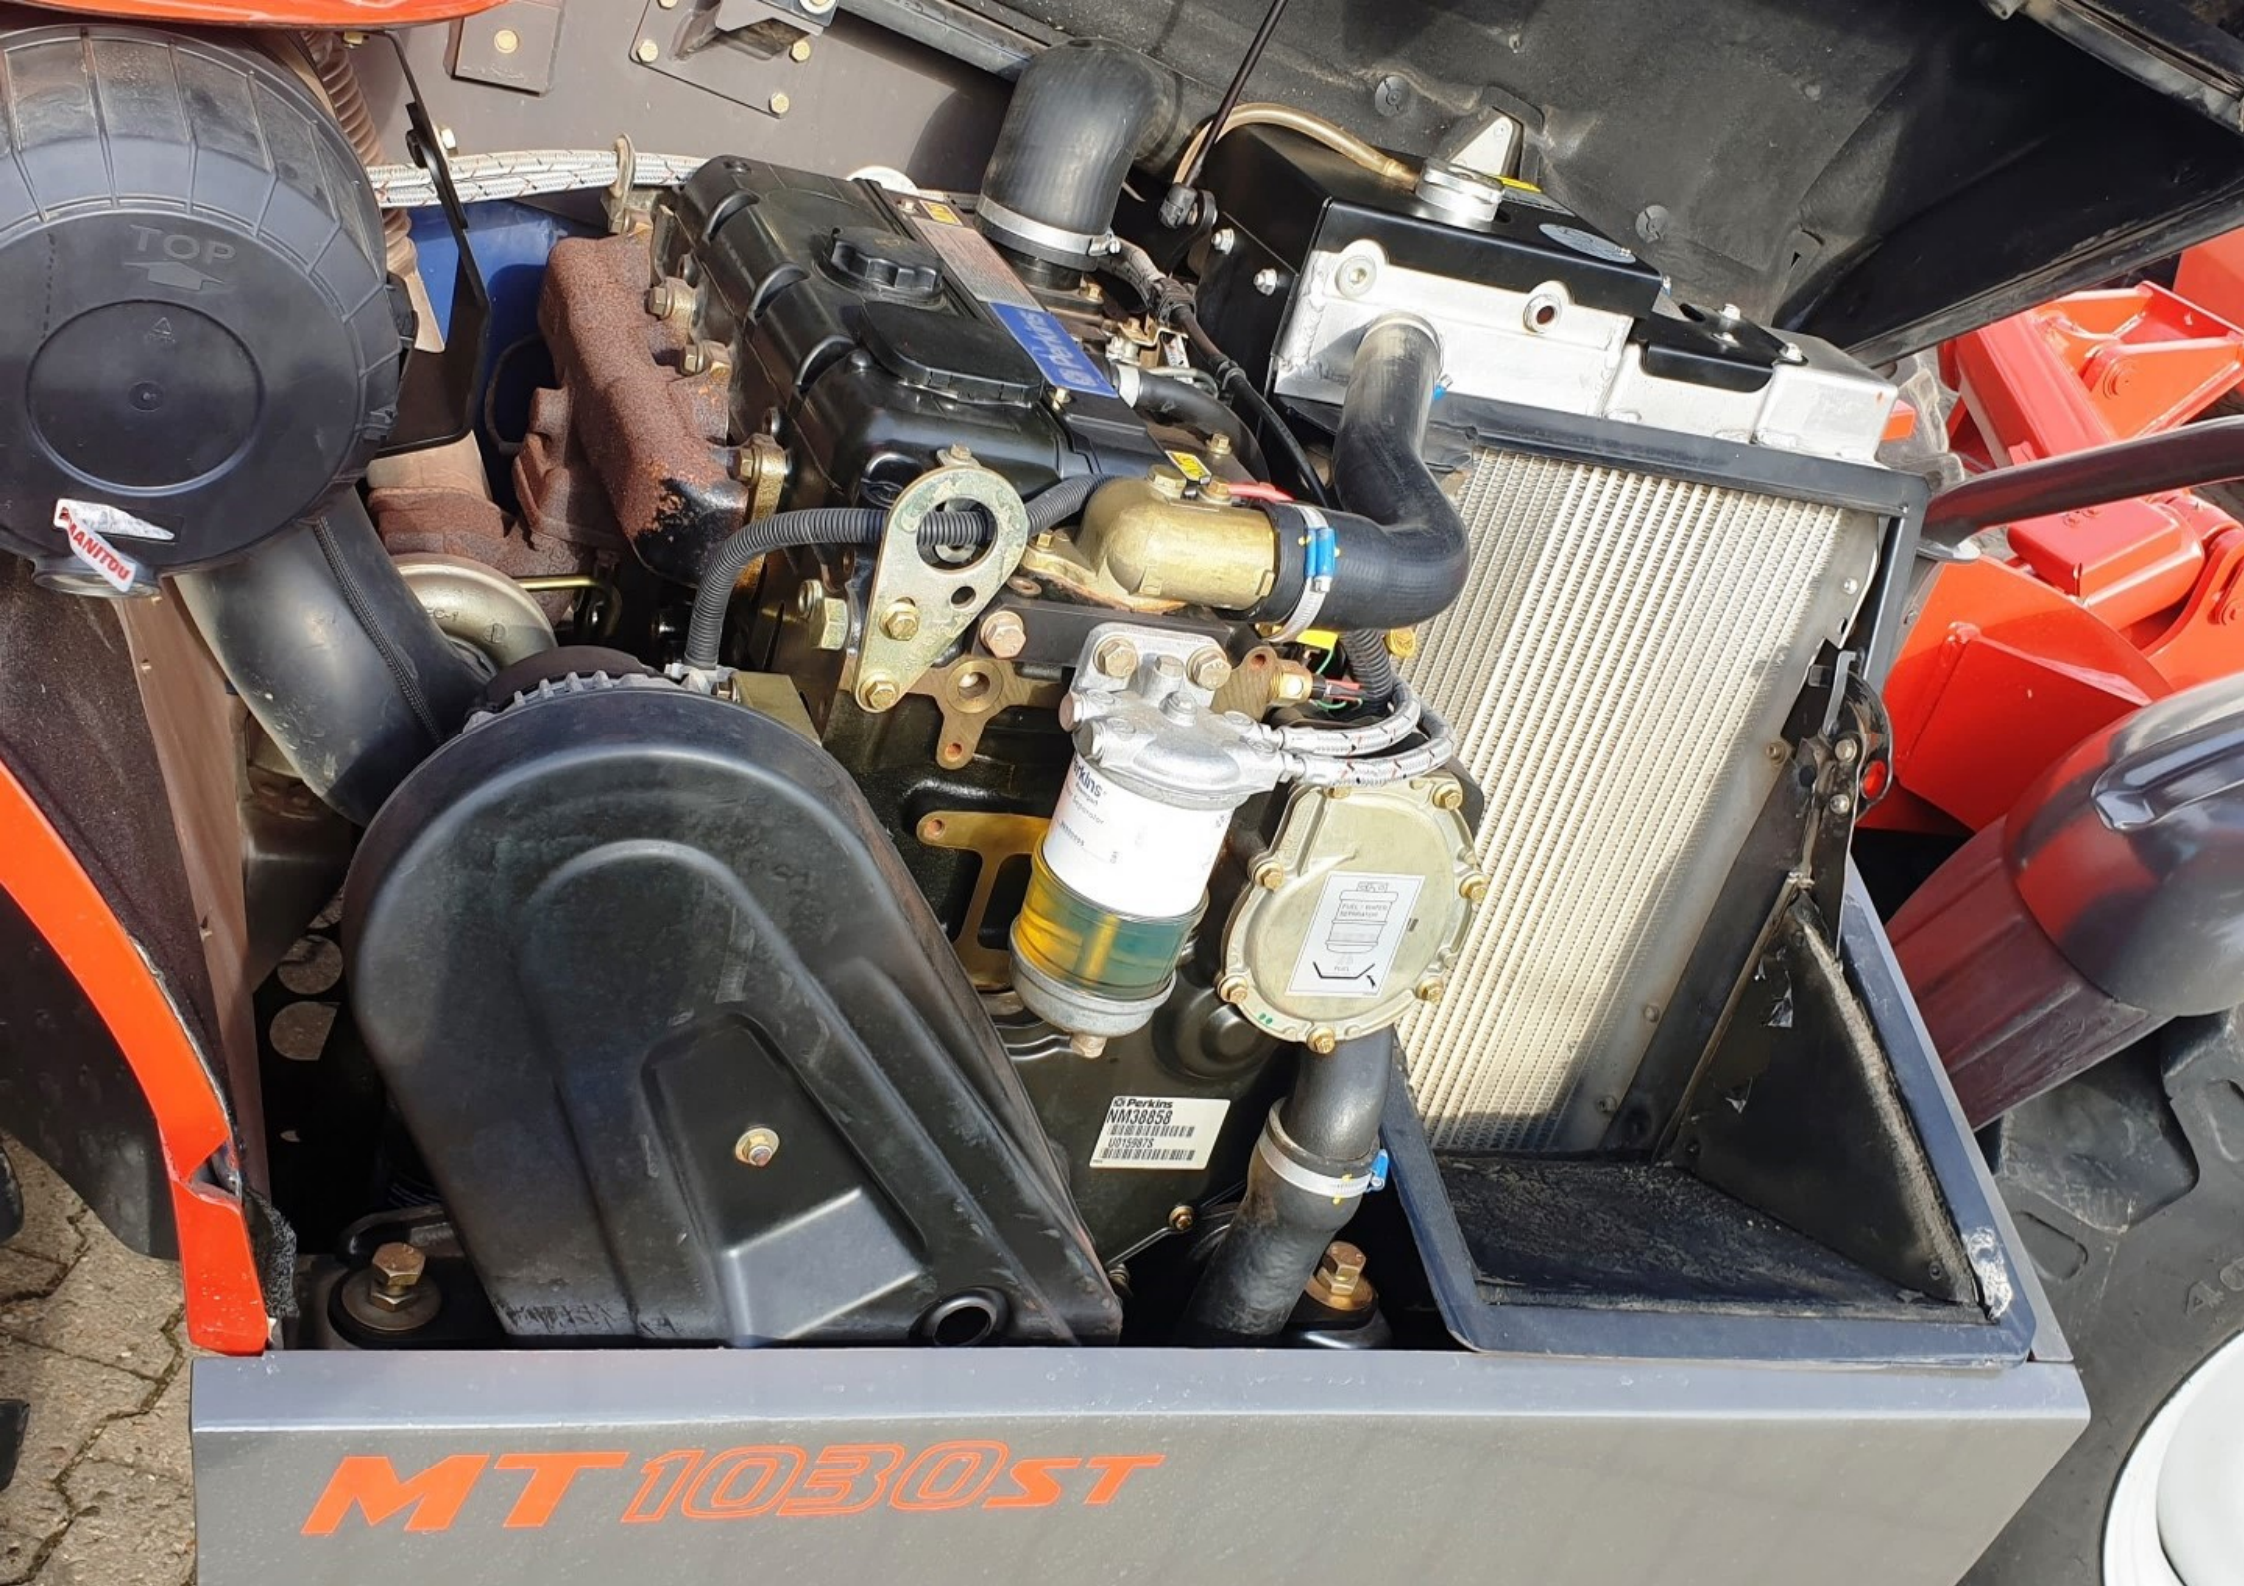

TOP

PERKINS

Perkins
NM38858

MT1030ST