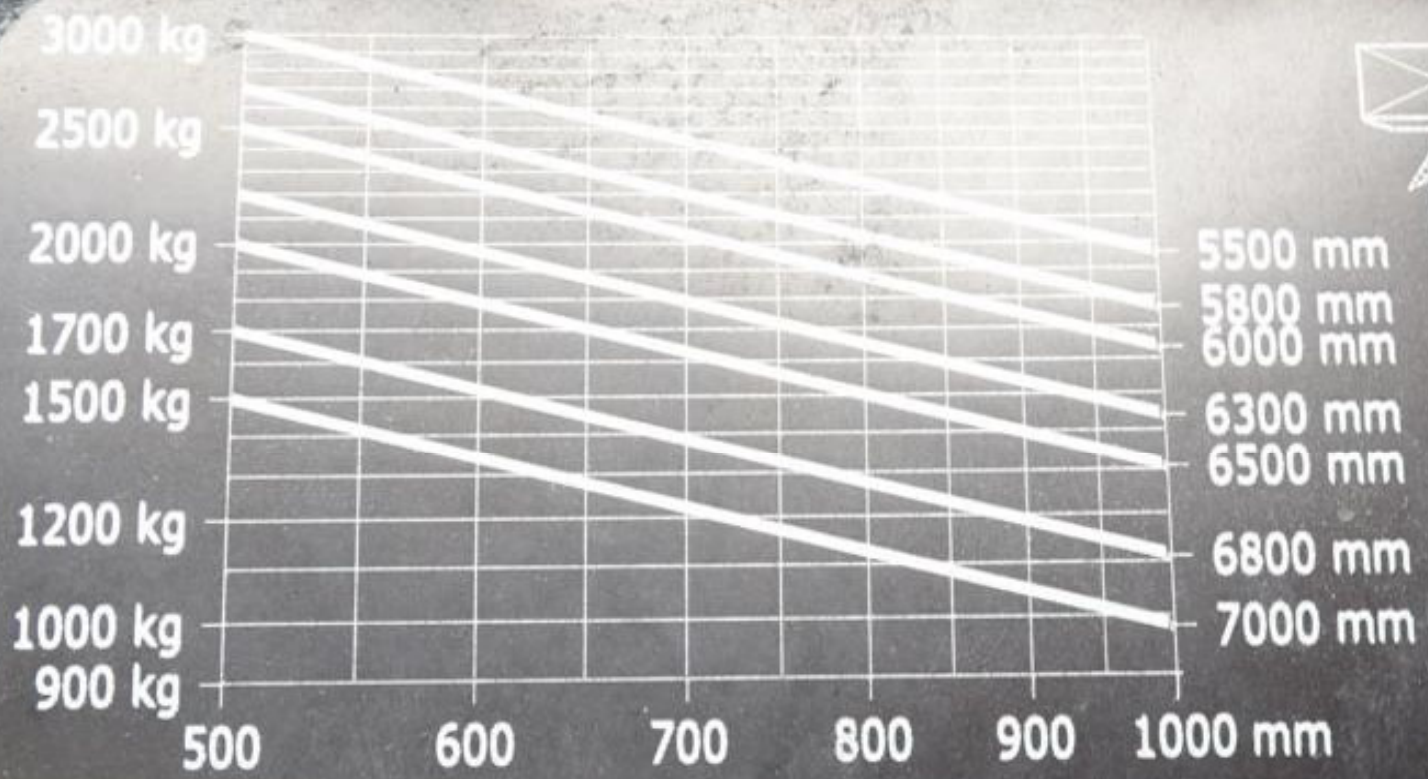

393(H30)+188
000 938 36 00