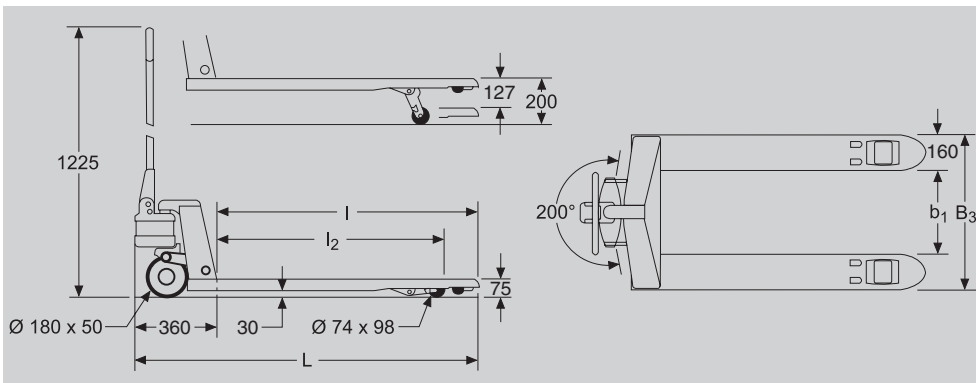

PTH 50 Series

Hand Pallet Truck

Standard Specifications *

Model	PTH 50	
Capacity	2300 kg	
Headlength	L₂	360 mm
Fork width	b	160 mm
Lift	h₃	127 mm
Lowered fork height	S	75 mm
Lowered fork clearance	F	30 mm
Steer wheels	Poly	Ø 180 x 50 mm
Load wheels	Poly	Ø 74 x 98 mm

Model		PTH 18-32	PTH 18-39	PTH 18-45	PTH 20-32	PTH 20-39	PTH 20-45	PTH 27-32	PTH 27-39	PTH 27-45
Overall length	L	1155 mm	1350 mm	1510 mm	1155 mm	1350 mm	1510 mm	1155 mm	1350 mm	1510 mm
Fork length	l	795 mm	990 mm	1150 mm	795 mm	990 mm	1150 mm	795 mm	990 mm	1150 mm
Load wheel lowered	l₂	648 mm	843 mm	1003 mm	648 mm	843 mm	1003 mm	648 mm	843 mm	1003 mm
Outside fork spread	B₃	450 mm	450 mm	450 mm	520 mm	520 mm	520 mm	685 mm	685 mm	685 mm
Inside fork spread	b₁	130 mm	130 mm	130 mm	200 mm	200 mm	200 mm	365 mm	365 mm	365 mm
Truck weight		55 kg	60 kg	64 kg	57 kg	62 kg	66 kg	61 kg	66 kg	70 kg

* Non-standard specifications also available.

Safety Regulations

Conforms to European safety standards.

Dimensions and performance data given may vary due to manufacturing tolerances. Performance is based upon an average size vehicle and is affected by weight, condition of truck, how it is equipped and the conditions of the operating area. Crown products and specifications are subject to change without notice.

Crown

European Headquarters

Moosacher Strasse 52
80809 Munich
Germany
Tel +49(0)89-93002-0
Fax +49(0)89-93002-133

German Locations:

Hamburg
Berlin
Hanover
Cologne
Dortmund
Frankfurt
Stuttgart
Nuremberg
Munich

Crown Handling NV

Satenrozen 12
2550 Kontich
Belgium
Tel +32(0)3-4507171
Fax +32(0)3-4507181

Crown Intern Transport BV

Damsluisweg 75
1332 EB Almere
Netherlands
Tel +31(0)36-5494180
Fax +31(0)36-5494276

Crown Lift Trucks Ltd.

Locations in United Kingdom:

Sunbury, Middlesex TW16 7EF
Tel +44(0)845-8509276
Fax +44(0)845-8509277

Warrington, Cheshire WA2 8TS
Tel +44(0)845-8509280
Fax +44(0)845-8509281

Almondsbury, Bristol BS32 4RX
Tel +44(0)845-8509268
Fax +44(0)845-8509269

Swindon, Wiltshire SN3 4TS
Tel +44(0)845-8509270
Fax +44(0)845-8509271

Bellshill, Lanarkshire ML4 3LX
Tel +44(0)845-8509265
Fax +44(0)845-8509266

www.crown.com

Crown, the Crown logo, the colour beige, the Momentum symbol and Work Assist are trademarks of Crown Equipment Corporation.

Copyright 2008 Crown Equipment Corporation
PTH50 BROCH GB 04/08, 50 - M01305-006-17
Printed in Germany