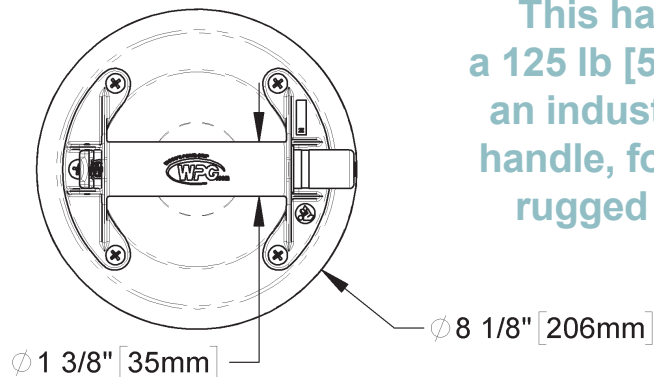

WOOD'S POWR-GRIP® N4000 8" HAND CUP FOR FLAT SURFACES

STOCK: 91400
MODEL: N4000
CAPACITY: 125 lbs [57 kg]

This hand cup features a 125 lb [57 kg] capacity and an industrial-grade plastic handle, for light weight and rugged rust-resistance.

THE ORIGINAL
& TRUSTED NAME
IN VACUUM LIFTING
EQUIPMENT

800.548.7341
WPG.com

908 West Main - P.O. Box 368
Laurel, Montana 59044 U.S.A.
406.628.8231 (phone)
406.628.8354 (fax)

Maximum Load Capacity	125 lbs [57 kg]
Features	Fast attach and release Red-line indicator warns user of any significant vacuum loss Supplied with protective carrying case
Surface Texture	Smooth
Material Porosity	Nonporous
Surface Curvature	Flat
Maximum Elevation	5000' [1500 m]
Material and Ambient Temperature Range	10°F [-12° C] — 120° F [49° C]
Ideal Uses	Glass and other smooth, nonporous flat surfaces
Nominal Pad Diameter	8" [20 cm]
Pad Model	G0695
Rubber Type	Standard
Handle Type	Industrial-Grade Plastic
Plunger Type	Industrial-Grade Plastic