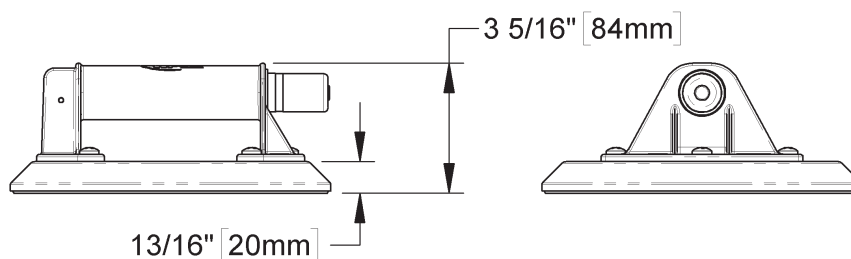

WOOD'S POWR-GRIP® N4000 8" HAND CUP FOR FLAT SURFACES

STOCK: 91400
MODEL: N4000
CAPACITY: 125 lbs [57 kg]

This hand cup features a 125 lb [57 kg] capacity and an industrial-grade plastic handle, for light weight and rugged rust-resistance.

THE ORIGINAL
& TRUSTED NAME
IN VACUUM LIFTING
EQUIPMENT

800.548.7341
WPG.com

908 West Main - P.O. Box 368
Laurel, Montana 59044 U.S.A.
406.628.8231 (phone)
406.628.8354 (fax)

Maximum Load Capacity	125 lbs [57 kg]
Features	Fast attach and release Red-line indicator warns user of any significant vacuum loss Supplied with protective carrying case
Surface Texture	Smooth
Material Porosity	Nonporous
Surface Curvature	Flat
Maximum Elevation	5000' [1500 m]
Material and Ambient Temperature Range	10°F [-12° C] — 120° F [49° C]
Ideal Uses	Glass and other smooth, nonporous flat surfaces
Nominal Pad Diameter	8" [20 cm]
Pad Model	G0695
Rubber Type	Standard
Handle Type	Industrial-Grade Plastic
Plunger Type	Industrial-Grade Plastic