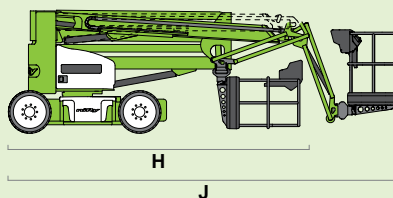

niftylift

HR17N

(A) 17m
56ft

(B) 15m
49ft 6in

(C) 9.7m
32ft

225kg
500lbs

1.5m x 0.8m
4ft 11in x 2ft 8in

150°

180°

(D) 1.99m
6ft 6in

(F) 1.5m
4ft 11in

(H) 4.93m
16ft 2in

(J) 6.4m
21ft

3.5km/h
2.2mph

3.5m
11ft 6in

25%
14°

7780kg*/7650kg
17155lbs*/16870lbs

SiOPS® toughcage

niftylift

Chalkdell Drive, Shenley Wood,
Milton Keynes, MK5 6GF
England, United Kingdom
+44 (0)1908 223456
sales@niftylift.com
www.niftylift.com

IS-103