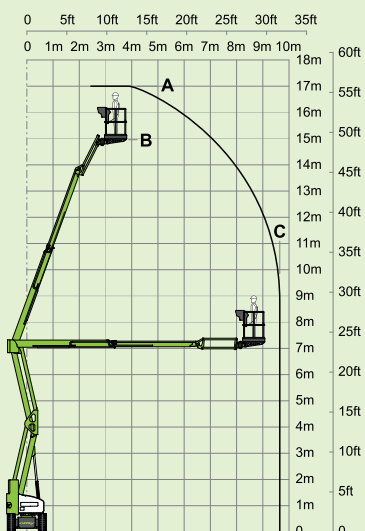

niftylift

HR17N

(A) 17m
56ft

(B) 15m
49ft 6in

(C) 9.7m
32ft

225kg
500lbs

1.5m x 0.8m
4ft 11in x 2ft 8in

150°

180°

(D) 1.99m
6ft 6in

(F) 1.5m
4ft 11in

(H) 4.93m
16ft 2in

(J) 6.4m
21ft

3.5km/h
2.2mph

3.5m
11ft 6in

25%
14°

7780kg*/7650kg
17155lbs*/16870lbs

SiOPS® toughcage

niftylift

Chalkdell Drive, Shenley Wood,
Milton Keynes, MK5 6GF
England, United Kingdom
+44 (0)1908 223456
sales@niftylift.com
www.niftylift.com

IS-103